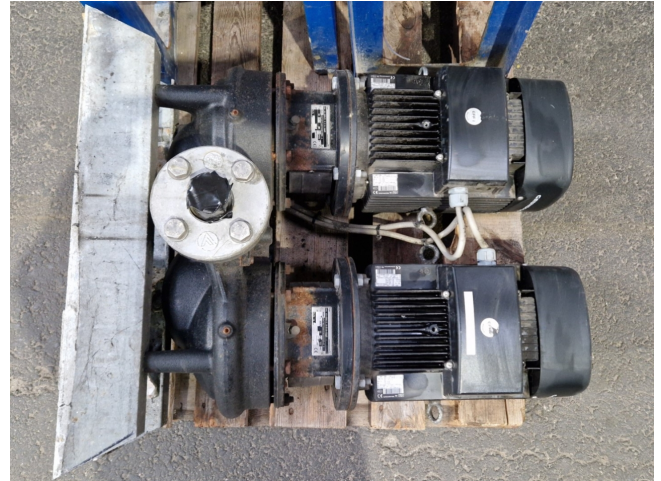

Grundfos TPD 40-XXX/2 X-F-A-GQQE

Specifications

Марка	Grundfos
тип	TPD 40-XXX/2 X-F-A-GQQE
Объемный расход Q макс. (м ³ /ч)	18,0
Высота доставки H макс. (м)	25,0
Мощность макс. (кВт)	4,0
Stock	1

Description

Used Grundfos TPD 40-XXX/2 X-F-A-GQQE

Used Grundfos TPD 40-XXX/2 X-F-A-GQQE water pump complete with a Grundfos MG 112MC2-28FF215-D1 electric motor: 50/60 Hz - 2910/2930 - 3510/3540 RPM - 4,0 kW. The pump has following specifications: Qmax: 18,0 m³/h - Hmax: 25,0 m - Pmax: 4,0 kW. Dimensions: 600x400x770 mm (LxWxH).